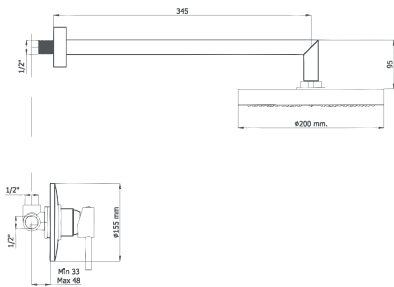

24100171

24100271

24100471

24100671

24100944

24100934

24100272

24100172